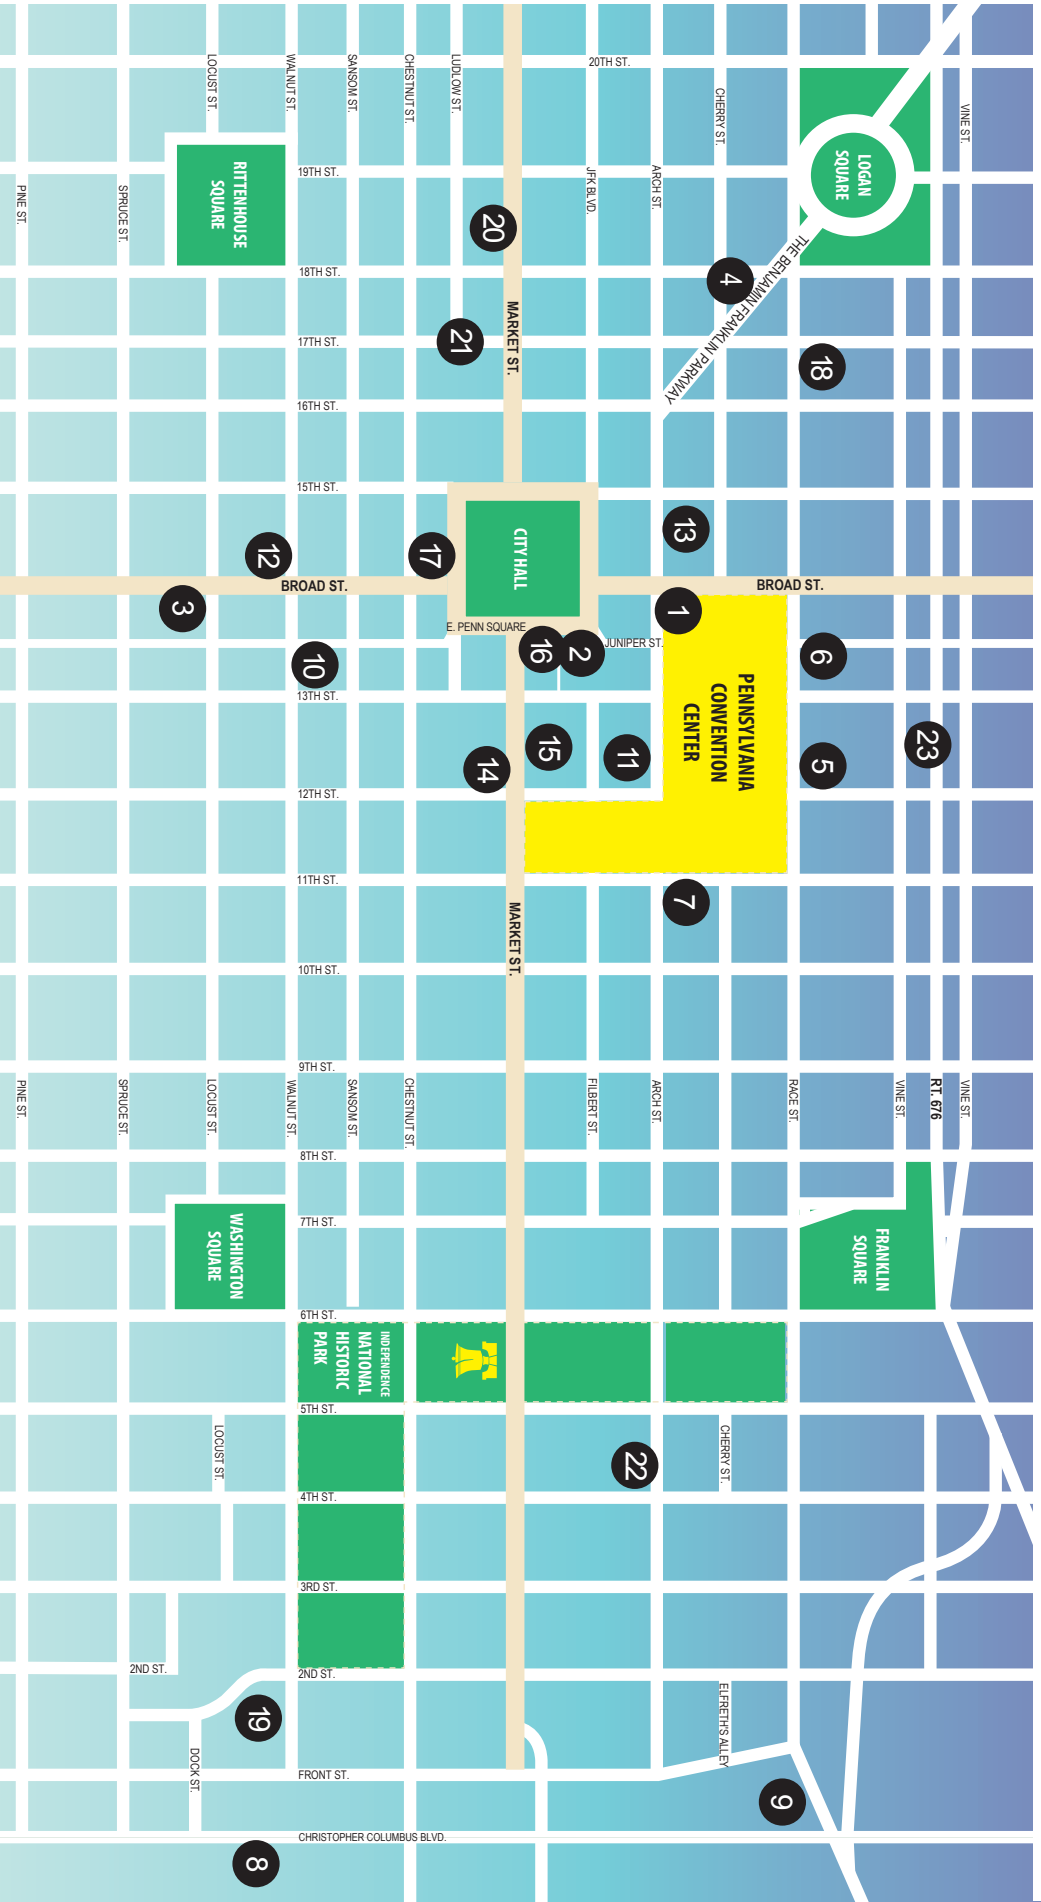

LeadingAge

ANNUAL

MEETING + EXPO

October 28-31, 2018

Pennsylvania Convention Center | Philadelphia, PA

LeadingAge **ANNUAL MEETING + EXPO**

October 28-31, 2018

Pennsylvania Convention Center | Philadelphia, PA

Official Convention Hotels

Hotel #	Hotel	Single/Double Rates	Distance from Convention Center
1	Aloft Hotel Convention Center	\$249	Attached to Convention Center
2	Courtyard by Marriott Downtown	\$270	3 blocks
3	Doubletree by Hilton Hotel Philadelphia ❖	\$269/\$289	5 blocks
4	Embassy Suites Hotel Philadelphia Center City	\$267	4 blocks
5	Four Points by Sheraton Philadelphia	\$222	1 block
6	Hampton Inn Convention Center	\$252	2 blocks
7	Hilton Garden Inn Philadelphia	\$270	Adjacent to Convention Center
8	Hilton Philadelphia at Penn's Landing ❖	\$265	14 blocks
9	Holiday Inn Express - Penn's Landing ❖	\$239	13 blocks
10	Holiday Inn Express Philadelphia Midtown ❖	\$224	4 blocks
11	Home2 Suites Philadelphia	\$269	Adjacent to Convention Center
12	The Bellevue Hotel❖	\$282/\$299	6 blocks
13	Le Meridien Philadelphia	\$317/\$337	2 blocks
14	Loews Philadelphia Hotel	\$239/\$264	2 blocks
15	Philadelphia Marriott Downtown (HQ)	\$283	Attached to Convention Center
16	Residence Inn by Marriott Philadelphia	\$283	1 block
17	Ritz-Carlton Hotel, Philadelphia	\$317/\$337	3 blocks
18	Sheraton Philadelphia Downtown	\$205	4 blocks
19	Sheraton Philadelphia Society Hill ❖	\$235	12 blocks
20	Sonesta Philadelphia Downtown ❖	\$267	6 blocks
21	The Westin Philadelphia Hotel ❖	\$309	5 blocks
22	Wyndham Philadelphia Historic District ❖	\$219/\$229	7 blocks
23	Best Western Plus	\$219	3 blocks

❖ Indicates limited shuttle service to the Pennsylvania Convention Center. All other hotels are in walking distance. **Note: All hotel rates are per room per night, plus taxes.** For schedule and other transportation options please consult LeadingAge.org/AnnualMeeting